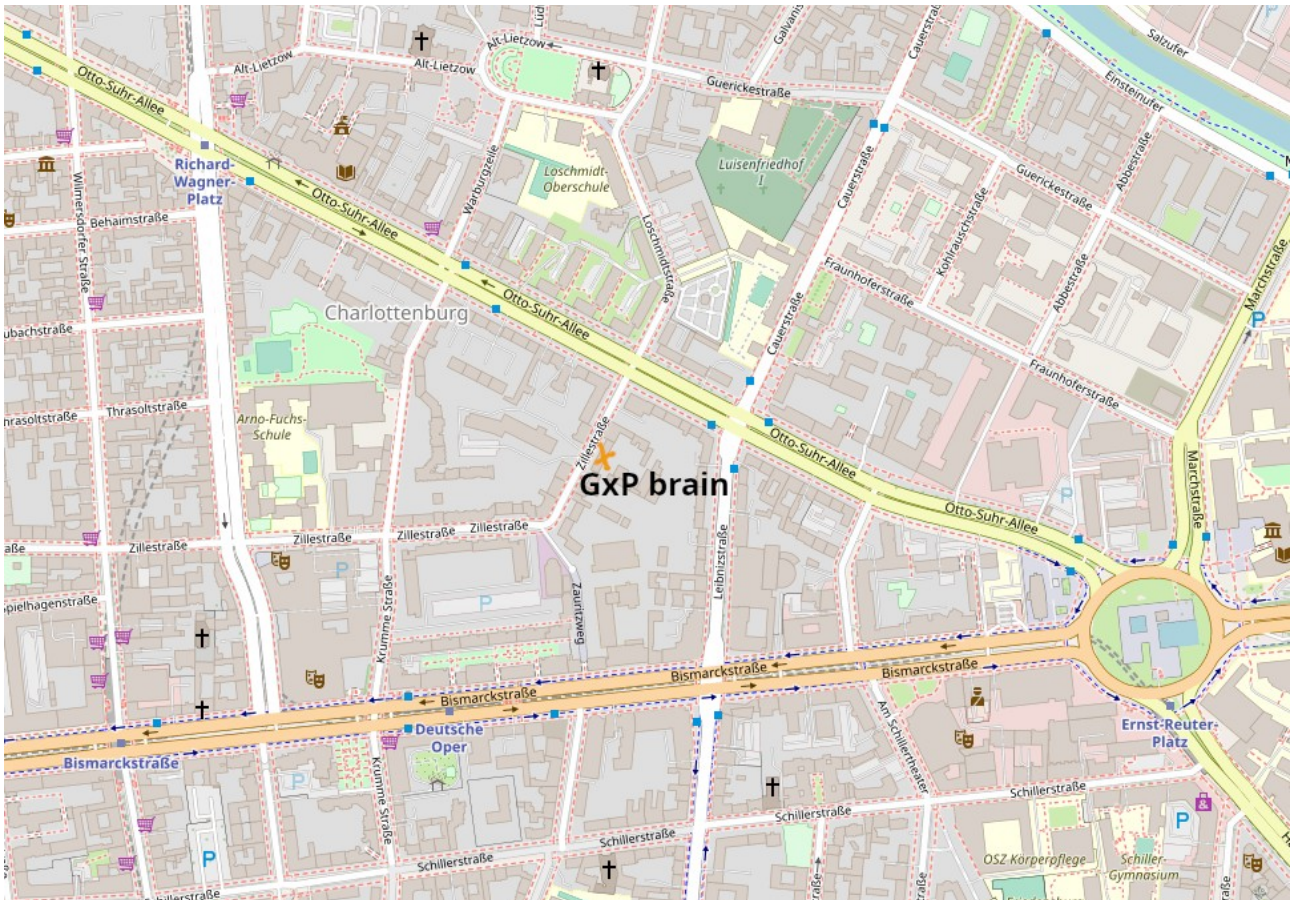

Directions

Address

GxP brain GmbH
Zillestr. 11
10585 Berlin
+49 / 30 / 577 00 80 – 0

Airplane

From BER Airport (Terminal 5) using:

- S9 Direction S Spandau until station U Zoologischer Garten
- U2 Direction U Ruhleben until station U Deutsche Oper
- Walk 400 m to Zillestrasse 11
- Ticket Berlin ABC: 4,00 € (Duration approx. 65 minutes)

Train

From Berlin Central Station:

- S3, S5, S7 or S9 Direction West until station U+S Zoologischer Garten
- U2 Direction U Ruhleben until station U Deutsche Oper
- Walk 400 m to Zillestrasse 11
- Ticket Berlin AB: 3,20 € (Duration approx. 25 minutes)

Car

Coming from Berliner Ring (A100):

A100 until exit Spandauer Damm (6). Leave the A100 and turn right onto Spandauer Damm. Follow Spandauer until the name changes to Otto-Suhr-Allee. Follow Otto-Suhr-Allee until Zillestrasse. Turn right into Zillestrasse and follow Zillestrasse for around 100 m.